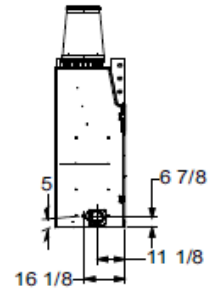

## RUTHERFORD SPECIFICATIONS

MODEL	FRONT WIDTH		BACK WIDTH		HEIGHT		DEPTH		FIREBOX OPENING
	UNIT	FRAMING	UNIT	FRAMING	UNIT	FRAMING	UNIT	FRAMING	
RUTHERFORD-36	46-7/8	47-7/8	31-1/8	47-7/8	74-1/8	74-1/4	27-1/2	28-1/2	36 x 38
RUTHERFORD-42	52-7/8	53-7/8	37-1/8	53-7/8	74-1/8	74-1/2	27-1/2	28-3/8	42 x 38
RUTHERFORD-50	60-7/8	61-7/8	45-1/8	61-7/8	74-1/8	74-1/2	27-1/2	28-3/8	50 x 38

Drawings below represent the Rutherford 36, 42, & 50 combined.

Right Side View

Front View

MODEL	A	B	C	D
RUTHERFORD-36	36	46-7/8	31-1/8	N/A
RUTHERFORD-42	42	52-7/8	37-1/8	97-1/2*
RUTHERFORD-50	50	60-7/8	45-1/8	N/A