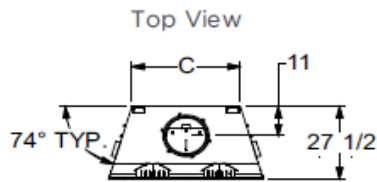

## RUTHERFORD SPECIFICATIONS

MODEL	FRONT WIDTH		BACK WIDTH		HEIGHT		DEPTH		FIREBOX OPENING
	UNIT	FRAMING	UNIT	FRAMING	UNIT	FRAMING	UNIT	FRAMING	
RUTHERFORD-36	46-7/8	47-7/8	31-1/8	47-7/8	74-1/8	74-1/4	27-1/2	28-1/2	36 x 38
RUTHERFORD-42	52-7/8	53-7/8	37-1/8	53-7/8	74-1/8	74-1/2	27-1/2	28-3/8	42 x 38
RUTHERFORD-50	60-7/8	61-7/8	45-1/8	61-7/8	74-1/8	74-1/2	27-1/2	28-3/8	50 x 38

Drawings below represent the Rutherford 36, 42, & 50 combined.

Right Side View

Front View

MODEL	A	B	C	D
RUTHERFORD-36	36	46-7/8	31-1/8	N/A
RUTHERFORD-42	42	52-7/8	37-1/8	97-1/2*
RUTHERFORD-50	50	60-7/8	45-1/8	N/A