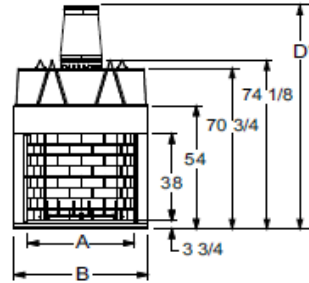

## RUTHERFORD SPECIFICATIONS

MODEL	FRONT WIDTH		BACK WIDTH		HEIGHT		DEPTH		FIREBOX OPENING
	UNIT	FRAMING	UNIT	FRAMING	UNIT	FRAMING	UNIT	FRAMING	
RUTHERFORD-36	46-7/8	47-7/8	31-1/8	47-7/8	74-1/8	74-1/4	27-1/2	28-1/2	36 x 38
RUTHERFORD-42	52-7/8	53-7/8	37-1/8	53-7/8	74-1/8	74-1/2	27-1/2	28-3/8	42 x 38
RUTHERFORD-50	60-7/8	61-7/8	45-1/8	61-7/8	74-1/8	74-1/2	27-1/2	28-3/8	50 x 38

Drawings below represent the Rutherford 36, 42, & 50 combined.

Right Side View

Front View

MODEL	A	B	C	D
RUTHERFORD-36	36	46-7/8	31-1/8	N/A
RUTHERFORD-42	42	52-7/8	37-1/8	97-1/2*
RUTHERFORD-50	50	60-7/8	45-1/8	N/A