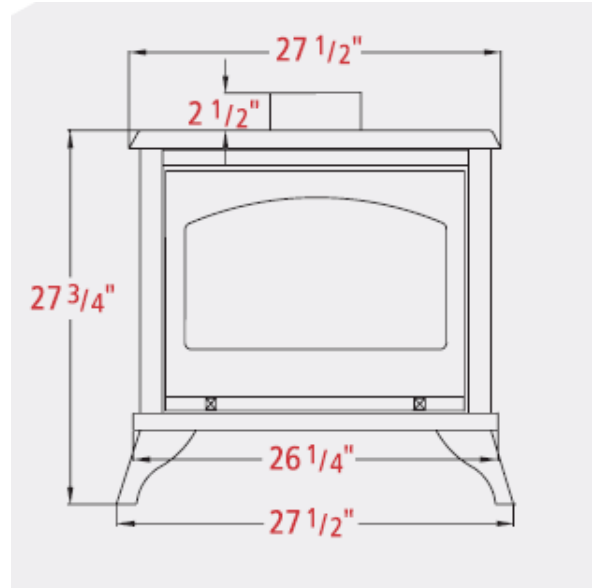

# Lakefield Free-Standing Gas Stove

Height 27 3/4"

Width incl. Legs 27 1/2"

Width excl. Legs 26 1/4"

Depth 17 1/4" (incl. legs)

Flue Size 4" exhaust & 6 5/8" intake

Footprint 17 1/4" D x 27 1/2" W

Weight 155 lbs.

## Front View

## Side View