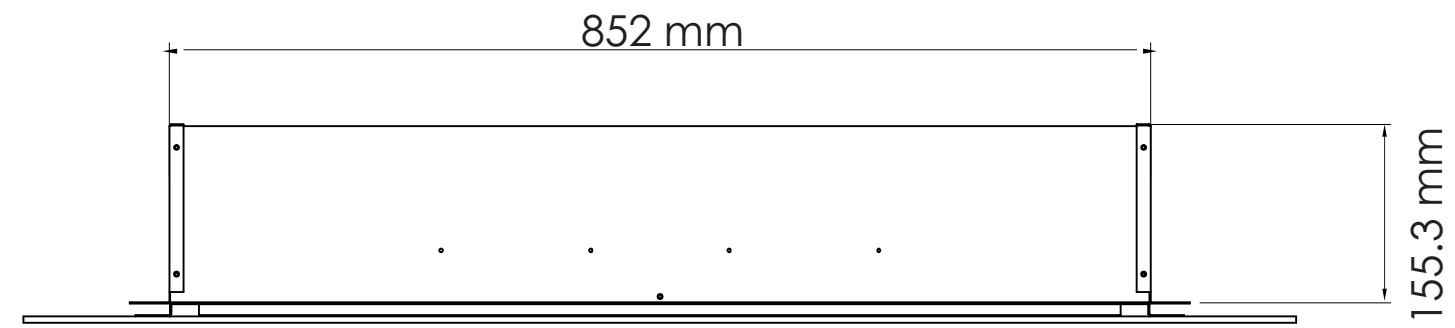

TECHNICAL SPECIFICATIONS

VOLTS		120
AMPS		12.5
WATTS		1500
HEATER	HIGH	1500 watts
	LOW	750 watts
NO HEATER		22 watts
LAMPS	QUANTITY	LED
	WATTS	
	TOTAL WATTS	22 watts
ROTOR MOTOR		1 at 5 watts
HEIGHT, WIDTH, DEPTH		21 1/8 x 33 1/2 x 6 1/8"
GLASS VIEWING OPENING		31 1/2 x 10
GLASS SIZE		43 1/2 x 23
SHIPPING SIZE		46 3/4 x 9 1/8 x 25 5/8
SHIPPING WEIGHT		65.8 lbs
	UNIT	
GLASS FRONT		Included
PLUG LOCATION		Left Side
CORD LENGTH		76"
APPROX. HEATING AREA		400 sq ft

SERIES WM-BI	MODEL WM-BI-34-4423 WM-BI-34-4423-WHTGLS WM-BI-FI-34-4423-BLKGLS		REV 1
SCALE 1" = 1'-0"	DATE: 04/08/2013		SHEET 1 OF 1

TECHNICAL SPECIFICATIONS

VOLTS		120
AMPS		12.5
WATTS		1500
HEATER	HIGH	1500 watts
	LOW	750 watts
NO HEATER		22 watts
LAMPS	QUANTITY	LED
	WATTS	
	TOTAL WATTS	22 watts
ROTOR MOTOR		1 at 5 watts
HEIGHT, WIDTH, DEPTH		53.6 x 85.2 x 15.5 cm
GLASS VIEWING OPENING		80 x 25.4 cm
GLASS SIZE		110.5 x 58.4 cm
SHIPPING SIZE		118.8 x 23.1 x 65.8 cm
SHIPPING WEIGHT		30 kg
	UNIT	
GLASS FRONT		Included
PLUG LOCATION		Left Side
CORD LENGTH		193 cm
APPROX. HEATING AREA		37 sqm