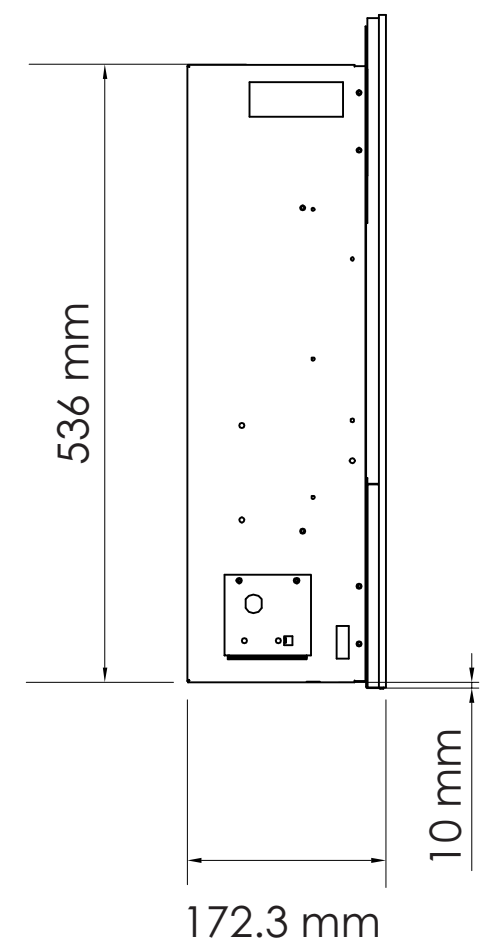

TECHNICAL SPECIFICATIONS

VOLTS		120
AMPS		12.5
WATTS		1500
HEATER	HIGH	1500 watts
	LOW	750 watts
NO HEATER		22 watts
LAMPS	QUANTITY	LED
	WATTS	
	TOTAL WATTS	22 watts
ROTOR MOTOR		1 at 5 watts
HEIGHT, WIDTH, DEPTH		21 1/8 x 33 1/2 x 6 1/8"
GLASS VIEWING OPENING		31 1/2 x 10
GLASS SIZE		43 1/2 x 23
SHIPPING SIZE		46 3/4 x 9 1/8 x 25 5/8
SHIPPING WEIGHT		65.8 lbs
	UNIT	
GLASS FRONT		Included
PLUG LOCATION		Left Side
CORD LENGTH		76"
APPROX. HEATING AREA		400 sq ft

SERIES WM-BI	MODEL WM-BI-34-4423 WM-BI-34-4423-WHTGLS WM-BI-FI-34-4423-BLKGLS		REV 1
SCALE 1" = 1'-0"	DATE: 04/08/2013		SHEET 1 OF 1

TECHNICAL SPECIFICATIONS

VOLTS		120
AMPS		12.5
WATTS		1500
HEATER	HIGH	1500 watts
	LOW	750 watts
NO HEATER		22 watts
LAMPS	QUANTITY	LED
	WATTS	
	TOTAL WATTS	22 watts
ROTOR MOTOR		1 at 5 watts
HEIGHT, WIDTH, DEPTH		53.6 x 85.2 x 15.5 cm
GLASS VIEWING OPENING		80 x 25.4 cm
GLASS SIZE		110.5 x 58.4 cm
SHIPPING SIZE		118.8 x 23.1 x 65.8 cm
SHIPPING WEIGHT		30 kg
	UNIT	
GLASS FRONT		Included
PLUG LOCATION		Left Side
CORD LENGTH		193 cm
APPROX. HEATING AREA		37 sqm

SERIES WM-BI	MODEL	WM-BI-34-4423 WM-BI-34-4423-WHTGLS WM-BI-FI-34-4423-BLKGLS		REV 1
	SCALE 1:12	DATE: 04/08/2013		SHEET 1 OF 1