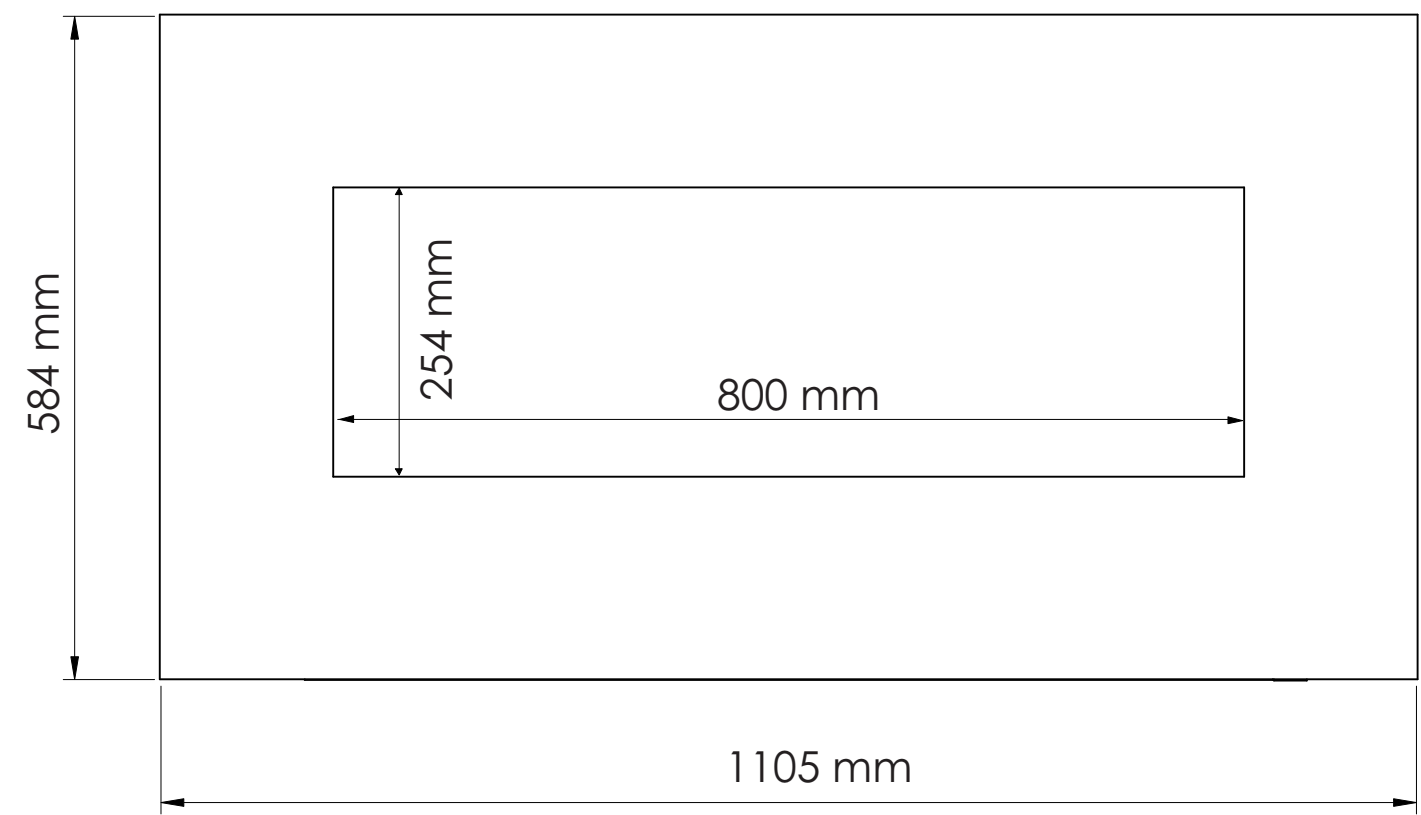

TECHNICAL SPECIFICATIONS

VOLTS		120
AMPS		12.5
WATTS		1500
HEATER	HIGH	1500 watts
	LOW	750 watts
NO HEATER		22 watts
LAMPS	QUANTITY	LED
	WATTS	
	TOTAL WATTS	22 watts
ROTOR MOTOR		1 at 5 watts
HEIGHT, WIDTH, DEPTH		21 1/8 x 33 1/2 x 6 1/8"
GLASS VIEWING OPENING		31 1/2 x 10
GLASS SIZE		43 1/2 x 23
SHIPPING SIZE		46 3/4 x 9 1/8 x 25 5/8
SHIPPING WEIGHT		65.8 lbs
	UNIT	
GLASS FRONT		Included
PLUG LOCATION		Left Side
CORD LENGTH		76"
APPROX. HEATING AREA		400 sq ft

SERIES WM-BI	MODEL WM-BI-34-4423 WM-BI-34-4423-WHTGLS WM-BI-FI-34-4423-BLKGLS		REV 1
SCALE 1" = 1'-0"	DATE: 04/08/2013		SHEET 1 OF 1

TECHNICAL SPECIFICATIONS

VOLTS		120
AMPS		12.5
WATTS		1500
HEATER	HIGH	1500 watts
	LOW	750 watts
NO HEATER		22 watts
LAMPS	QUANTITY	LED
	WATTS	
	TOTAL WATTS	22 watts
ROTOR MOTOR		1 at 5 watts
HEIGHT, WIDTH, DEPTH		53.6 x 85.2 x 15.5 cm
GLASS VIEWING OPENING		80 x 25.4 cm
GLASS SIZE		110.5 x 58.4 cm
SHIPPING SIZE		118.8 x 23.1 x 65.8 cm
SHIPPING WEIGHT		30 kg
	UNIT	
GLASS FRONT		Included
PLUG LOCATION		Left Side
CORD LENGTH		193 cm
APPROX. HEATING AREA		37 sqm

SERIES WM-BI	MODEL	WM-BI-34-4423 WM-BI-34-4423-WHTGLS WM-BI-FI-34-4423-BLKGLS		REV 1
	SCALE 1:12	DATE: 04/08/2013		SHEET 1 OF 1