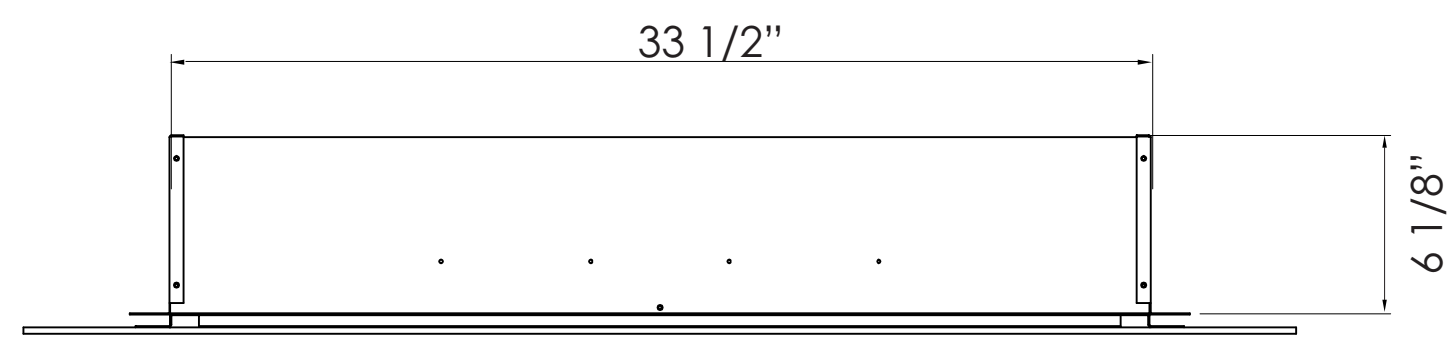

TECHNICAL SPECIFICATIONS

VOLTS		120
AMPS		12.5
WATTS		1500
HEATER	HIGH	1500 watts
	LOW	750 watts
NO HEATER		22 watts
LAMPS	QUANTITY	LED
	WATTS	
	TOTAL WATTS	22 watts
ROTOR MOTOR		1 at 5 watts
HEIGHT, WIDTH, DEPTH		21 1/8 x 33 1/2 x 6 1/8"
GLASS VIEWING OPENING		31 1/2 x 10
GLASS SIZE		43 1/2 x 23
SHIPPING SIZE		46 3/4 x 9 1/8 x 25 5/8
SHIPPING WEIGHT		65.8 lbs
	UNIT	
GLASS FRONT		Included
PLUG LOCATION		Left Side
CORD LENGTH		76"
APPROX. HEATING AREA		400 sq ft

SERIES WM-BI	MODEL WM-BI-34-4423 WM-BI-34-4423-WHTGLS WM-BI-FI-34-4423-BLKGLS		REV 1
SCALE 1" = 1'-0"	DATE: 04/08/2013		SHEET 1 OF 1

TECHNICAL SPECIFICATIONS

VOLTS		120
AMPS		12.5
WATTS		1500
HEATER	HIGH	1500 watts
	LOW	750 watts
NO HEATER		22 watts
LAMPS	QUANTITY	LED
	WATTS	
	TOTAL WATTS	22 watts
ROTOR MOTOR		1 at 5 watts
HEIGHT, WIDTH, DEPTH		53.6 x 85.2 x 15.5 cm
GLASS VIEWING OPENING		80 x 25.4 cm
GLASS SIZE		110.5 x 58.4 cm
SHIPPING SIZE		118.8 x 23.1 x 65.8 cm
SHIPPING WEIGHT		30 kg
	UNIT	
GLASS FRONT		Included
PLUG LOCATION		Left Side
CORD LENGTH		193 cm
APPROX. HEATING AREA		37 sqm