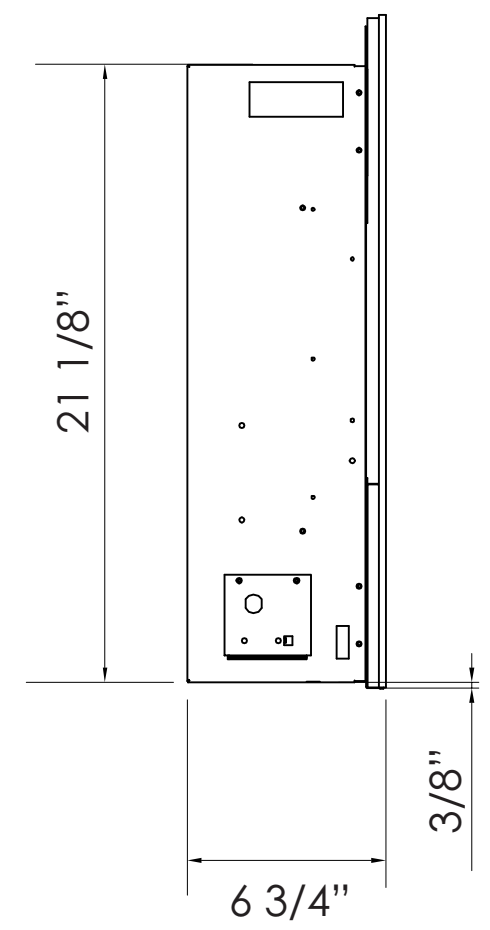

TECHNICAL SPECIFICATIONS

VOLTS		120
AMPS		12.5
WATTS		1500
HEATER	HIGH	1500 watts
	LOW	750 watts
NO HEATER		22 watts
LAMPS	QUANTITY	LED
	WATTS	
	TOTAL WATTS	22 watts
ROTOR MOTOR		1 at 5 watts
HEIGHT, WIDTH, DEPTH		21 1/8 x 33 1/2 x 6 1/8"
GLASS VIEWING OPENING		31 1/2 x 10
GLASS SIZE		43 1/2 x 23
SHIPPING SIZE		46 3/4 x 9 1/8 x 25 5/8
SHIPPING WEIGHT		65.8 lbs
	UNIT	
GLASS FRONT		Included
PLUG LOCATION		Left Side
CORD LENGTH		76"
APPROX. HEATING AREA		400 sq ft

SERIES WM-BI	MODEL WM-BI-34-4423 WM-BI-34-4423-WHTGLS WM-BI-FI-34-4423-BLKGLS		REV 1
SCALE 1" = 1'-0"	DATE: 04/08/2013		SHEET 1 OF 1

TECHNICAL SPECIFICATIONS

VOLTS		120
AMPS		12.5
WATTS		1500
HEATER	HIGH	1500 watts
	LOW	750 watts
NO HEATER		22 watts
LAMPS	QUANTITY	LED
	WATTS	
	TOTAL WATTS	22 watts
ROTOR MOTOR		1 at 5 watts
HEIGHT, WIDTH, DEPTH		53.6 x 85.2 x 15.5 cm
GLASS VIEWING OPENING		80 x 25.4 cm
GLASS SIZE		110.5 x 58.4 cm
SHIPPING SIZE		118.8 x 23.1 x 65.8 cm
SHIPPING WEIGHT		30 kg
	UNIT	
GLASS FRONT		Included
PLUG LOCATION		Left Side
CORD LENGTH		193 cm
APPROX. HEATING AREA		37 sqm

SERIES WM-BI	MODEL	WM-BI-34-4423 WM-BI-34-4423-WHTGLS WM-BI-FI-34-4423-BLKGLS		REV 1
	SCALE 1:12	DATE: 04/08/2013		SHEET 1 OF 1