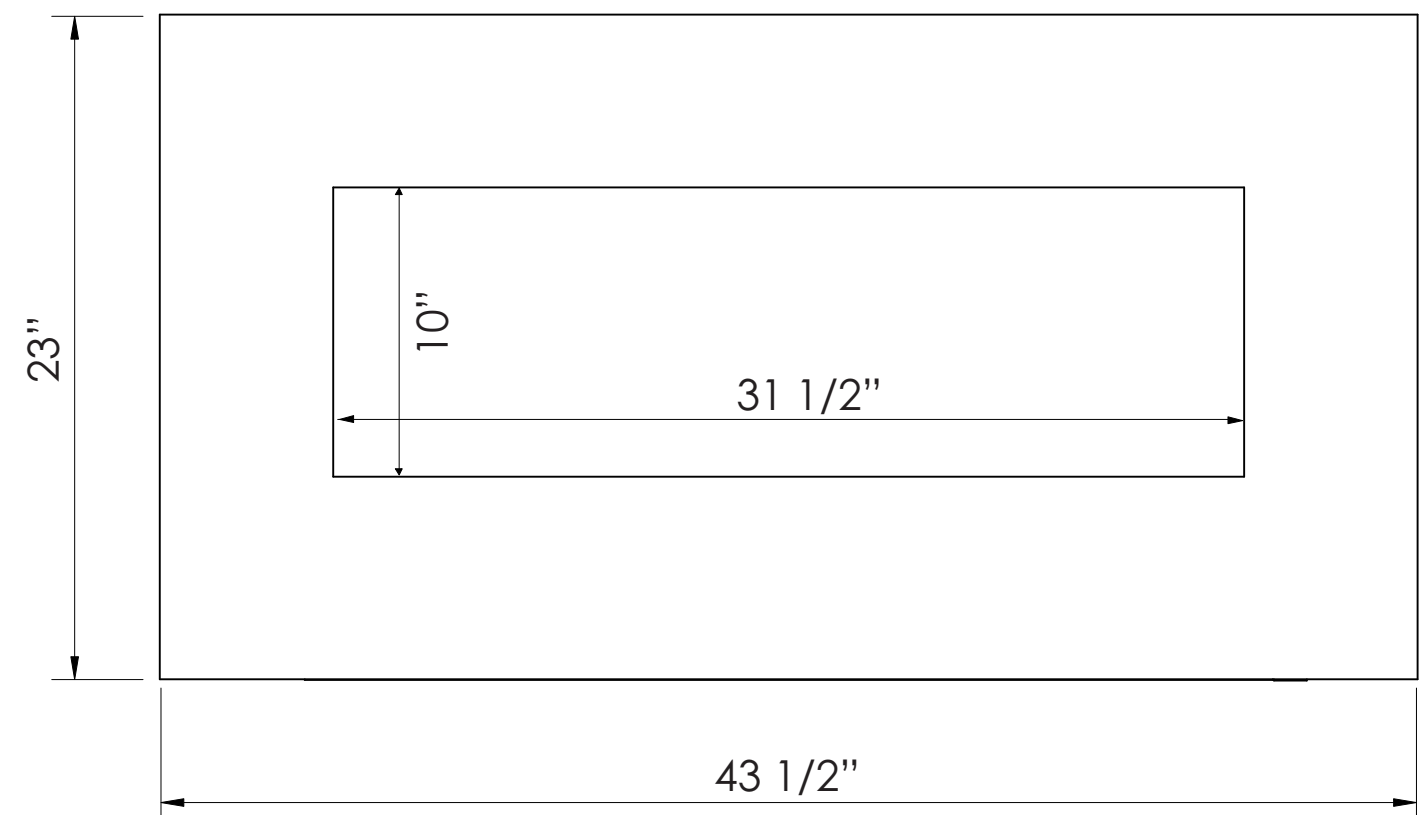

TECHNICAL SPECIFICATIONS

VOLTS		120
AMPS		12.5
WATTS		1500
HEATER	HIGH	1500 watts
	LOW	750 watts
NO HEATER		22 watts
LAMPS	QUANTITY	LED
	WATTS	
	TOTAL WATTS	22 watts
ROTOR MOTOR		1 at 5 watts
HEIGHT, WIDTH, DEPTH		21 1/8 x 33 1/2 x 6 1/8"
GLASS VIEWING OPENING		31 1/2 x 10
GLASS SIZE		43 1/2 x 23
SHIPPING SIZE		46 3/4 x 9 1/8 x 25 5/8
SHIPPING WEIGHT		65.8 lbs
	UNIT	
GLASS FRONT		Included
PLUG LOCATION		Left Side
CORD LENGTH		76"
APPROX. HEATING AREA		400 sq ft

SERIES WM-BI	MODEL WM-BI-34-4423 WM-BI-34-4423-WHTGLS WM-BI-FI-34-4423-BLKGLS		REV 1
SCALE 1" = 1'-0"	DATE: 04/08/2013		SHEET 1 OF 1

TECHNICAL SPECIFICATIONS

VOLTS		120
AMPS		12.5
WATTS		1500
HEATER	HIGH	1500 watts
	LOW	750 watts
NO HEATER		22 watts
LAMPS	QUANTITY	LED
	WATTS	
	TOTAL WATTS	22 watts
ROTOR MOTOR		1 at 5 watts
HEIGHT, WIDTH, DEPTH		53.6 x 85.2 x 15.5 cm
GLASS VIEWING OPENING		80 x 25.4 cm
GLASS SIZE		110.5 x 58.4 cm
SHIPPING SIZE		118.8 x 23.1 x 65.8 cm
SHIPPING WEIGHT		30 kg
	UNIT	
GLASS FRONT		Included
PLUG LOCATION		Left Side
CORD LENGTH		193 cm
APPROX. HEATING AREA		37 sqm

SERIES WM-BI	MODEL	WM-BI-34-4423 WM-BI-34-4423-WHTGLS WM-BI-FI-34-4423-BLKGLS		REV 1
	SCALE 1:12	DATE: 04/08/2013		SHEET 1 OF 1