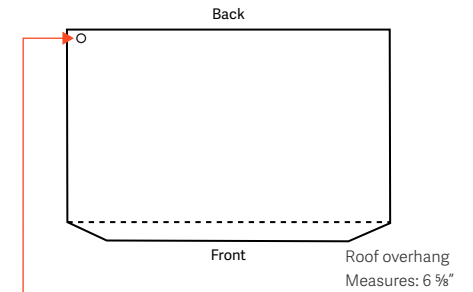

Premier IS-5 by Clearlight®

Power Supply is located on the top of the sauna. The cord is approximately 8 feet long.