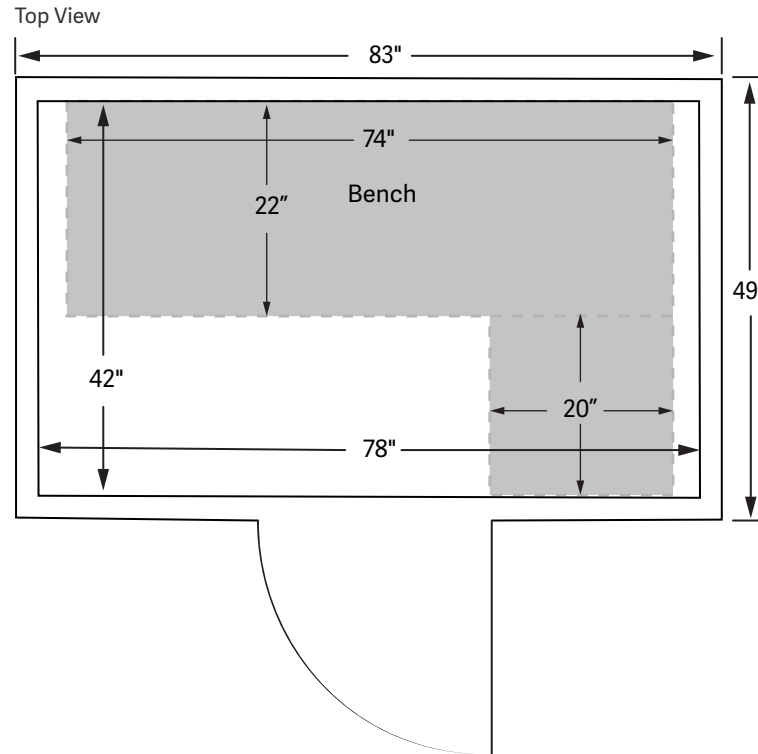

Premier IS-5 by Clearlight®

Power Supply is located on the top of the sauna. The cord is approximately 8 feet long.

240 V / 15 amps electrical circuit required.
NEMA 6-15p

Specifications

Construction

Eco-Certified Mahogany Exterior / Interior
Tongue & Groove Construction
Weight: 700 lbs

Exterior

Width: 83"
Depth: 49"
Height: 76"
Roof overhang: 6 5/8"
Door: 23 3/4" x 64 7/8"

Interior

Width: 78"
Depth: 42"
Height: 71"
Benches: 74" x 22", 20" x 20"
Bench Height: 17 1/2"
Built in Recliner / Flat Bench

Premier IS-5 by Clearlight®

Individual panel sizes laying flat in inches

Panel	Length	Width	Height
Roof	54 ¾	83	3 ½
Floor	48 ½	82 ¾	2 ¾
Left Side	71 ½	43 ¼	4 ¾
Right Side	71 ½	43 ¼	4 ¾
Back Wall	71 ½	82 ¼	5
Front Wall	71 ½	82 ¼	5
Overhang	71 ½	82 ¼	4