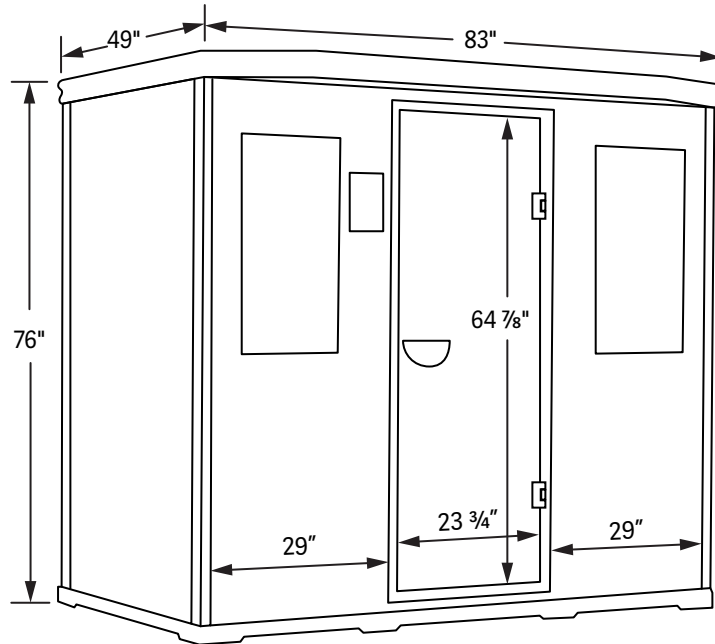

Built-in Ergonomic Backrest

Relax close to the soothing infrared heat against the Chiropractor designed built-in ergonomic backrest.

Exclusive Under Floor Foot Heater

All Clearlight Premier Saunas include a heater underneath the wood floor to enhance your sauna session.

Premier IS-5 by Clearlight®

Power Supply is located on the top of the sauna. The cord is approximately 8 feet long.

240 V / 15 amps electrical circuit required.
NEMA 6-15p

Specifications

Construction

Eco-Certified Mahogany Exterior / Interior
Tongue & Groove Construction
Weight: 700 lbs

Exterior

Width: 83"
Depth: 49"
Height: 76"
Roof overhang: 6 5/8"
Door: 23 3/4" x 64 7/8"

Interior

Width: 78"
Depth: 42"
Height: 71"
Benches: 74" x 22", 20" x 20"
Bench Height: 17 1/2"
Built in Recliner / Flat Bench